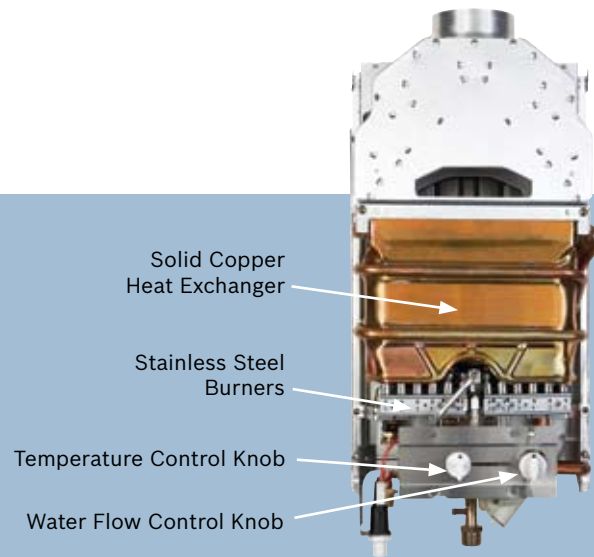

AquaStar 1000P

Pilot ignition.

Endless hot water for 1 sink at a time.

Features

- 78% efficient
- Standing pilot
- 12-year warranty on heat exchanger – 2 years on parts
- Mounts on wall for easy installation
- Compact and lightweight
- Modulating gas valve to control temperature
- Pressure relief valve included
- CSA approved

Technical Specifications	
Power Input	Natural Gas: 30,735 - 74,900 Btu LP Gas: 30,735 - 74,900 Btu
Minimum Flow to Activate	0.5 gallons per minute (gpm)
Flow Rates	45°F rise @ 2.6 gpm 55°F rise @ 2.1 gpm 65°F rise @ 1.7 gpm 77°F rise @ 1.5 gpm 90°F rise @ 1.3 gpm
Energy Factor	.64
Thermal Efficiency	78%
Dimensions	H: 28.8" W: 12.2" D: 8.5"
Weight	25 lbs.
Modulating Gas Valve	Yes
Ignition	Standing Pilot

Installation Specifications	
Gas Connection	½" Male NPT
Water Connections	½" Male NPT
Natural Gas Pressure	Minimum: 7" WC Maximum: 14" WC
Liquid Propane Pressure	Minimum: 11" WC Maximum: 14" WC
Water Pressure	Minimum: 30 PSI Maximum: 150 PSI
Electrical Supply	None
Vent Size	4" (double-wall type B)
Vent Termination	Vertical